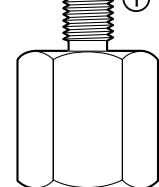

**PV 411A пневмо-гидравлическая  
ручная помпа**

1/4NPT

PV411-120

1/4NPT

1/8NPT

3/8NPT

1/2NPT

1/4NPT

1/4BSP

PV411-110

1/4BSP

1/8BSP

1/2BSP

3/8BSP

1/4BSP

PV411-105

1/8NPT

1/4BSP

1/8BSP

PV411-115

PV411-100

PV411-130

**PV411-P =**  
 PV411A +  
 PV411-100 +  
 PV411-105 +  
 PV411-110 +  
 PV411-130 +

**PV411-HP =**  
 PV411-P +  
 PV411-115