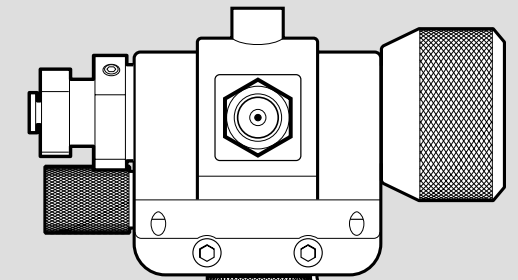

**PV 411A пневмо-гидравлическая  
ручная помпа**

1/4NPT

PV411-120

1/4NPT

1/8NPT

3/8NPT

1/2NPT

1/4NPT

1/4BSP

PV411-110

1/4BSP

1/8BSP

1/2BSP

3/8BSP

1/4BSP

PV411-105

1/8NPT

1/4BSP

1/8BSP

PV411-115

PV411-100

PV411-130

**PV411-P =**  
 PV411A +  
 PV411-100 +  
 PV411-105 +  
 PV411-110 +  
 PV411-130 +

**PV411-HP =**  
 PV411-P +  
 PV411-115