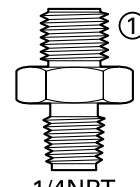

**PV 411A пневмо-гидравлическая  
ручная помпа**

1/4NPT

PV411-120

1/4NPT

1/8NPT

3/8NPT

1/2NPT

1/4NPT

1/4BSP

PV411-110

1/4BSP

1/8BSP

1/2BSP

3/8BSP

1/4BSP

PV411-105

1/8NPT

1/4BSP

1/8BSP

PV411-115

PV411-100

PV411-130

**PV411-P =**  
 PV411A +  
 PV411-100 +  
 PV411-105 +  
 PV411-110 +  
 PV411-130 +

**PV411-HP =**  
 PV411-P +  
 PV411-115