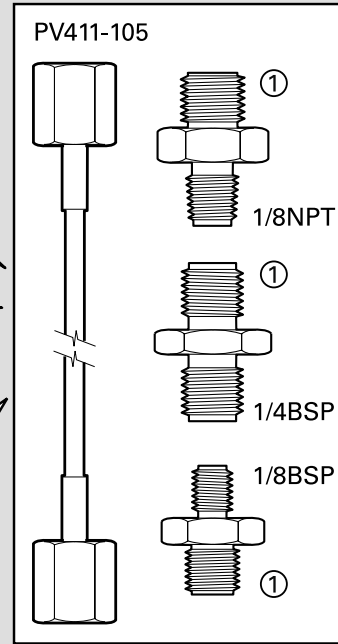

**PV 411A пневмо-гидравлическая  
ручная помпа**

1/4NPT

PV411-120

1/4NPT

1/8NPT

3/8NPT

1/2NPT

1/4NPT

1/4BSP

PV411-110

1/4BSP

1/8BSP

1/2BSP

3/8BSP

1/4BSP

PV411-105

1/8NPT

1/4BSP

1/8BSP

PV411-115

PV411-100

PV411-130

**PV411-P =**  
 PV411A +  
 PV411-100 +  
 PV411-105 +  
 PV411-110 +  
 PV411-130 +

**PV411-HP =**  
 PV411-P +  
 PV411-115