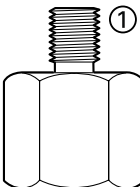

**PV 411A пневмо-гидравлическая  
ручная помпа**

1/4NPT

PV411-120

1/4NPT

1/8NPT

3/8NPT

1/2NPT

1/4NPT

1/4BSP

PV411-110

1/4BSP

1/8BSP

1/2BSP

3/8BSP

1/4BSP

PV411-105

1/8NPT

1/4BSP

1/8BSP

PV411-115

PV411-100

PV411-130

**PV411-P =**  
 PV411A +  
 PV411-100 +  
 PV411-105 +  
 PV411-110 +  
 PV411-130 +

**PV411-HP =**  
 PV411-P +  
 PV411-115